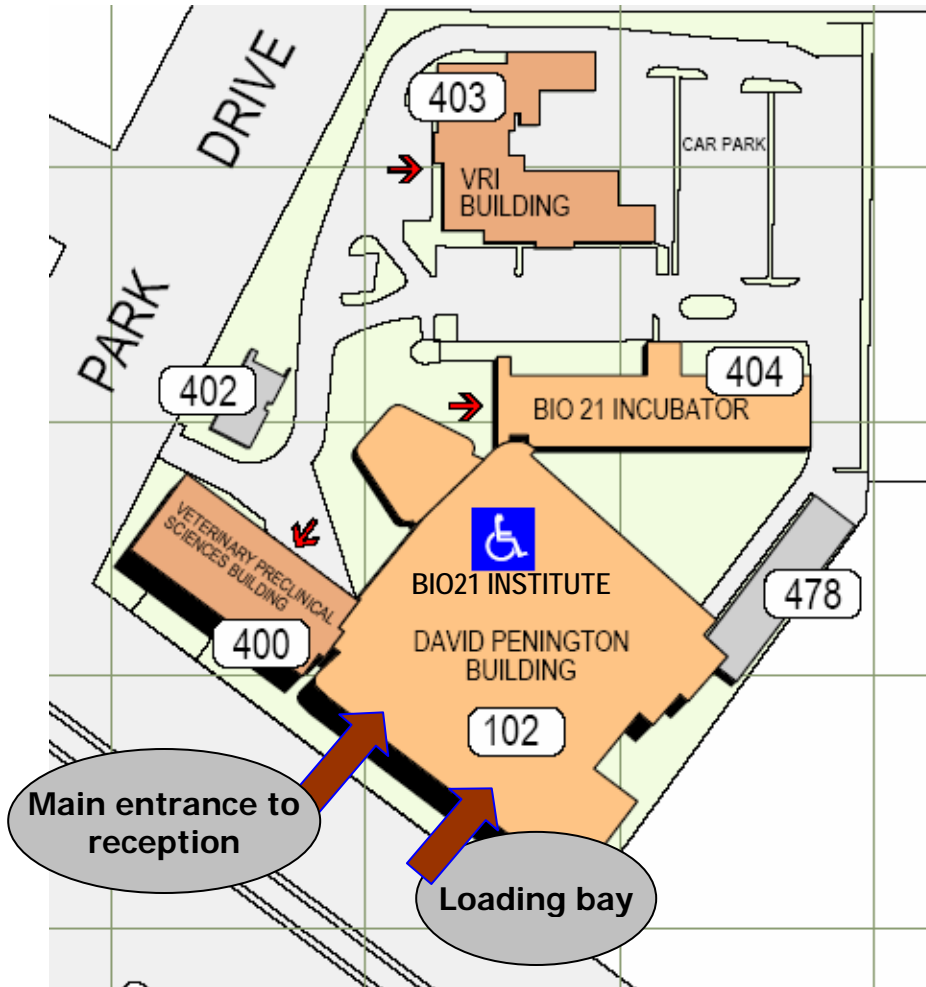

# Bio21 Molecular Science and Biotechnology Institute

30 Flemington Road (near cnr of Park Drive) Parkville

**bio21**  
institute

## Contact details

Bio21 Molecular Science and Biotechnology Institute  
30 Flemington Road  
The University of Melbourne  
Melbourne Vic 3010  
Tel: 03 8344 2220

THE UNIVERSITY OF  
MELBOURNE